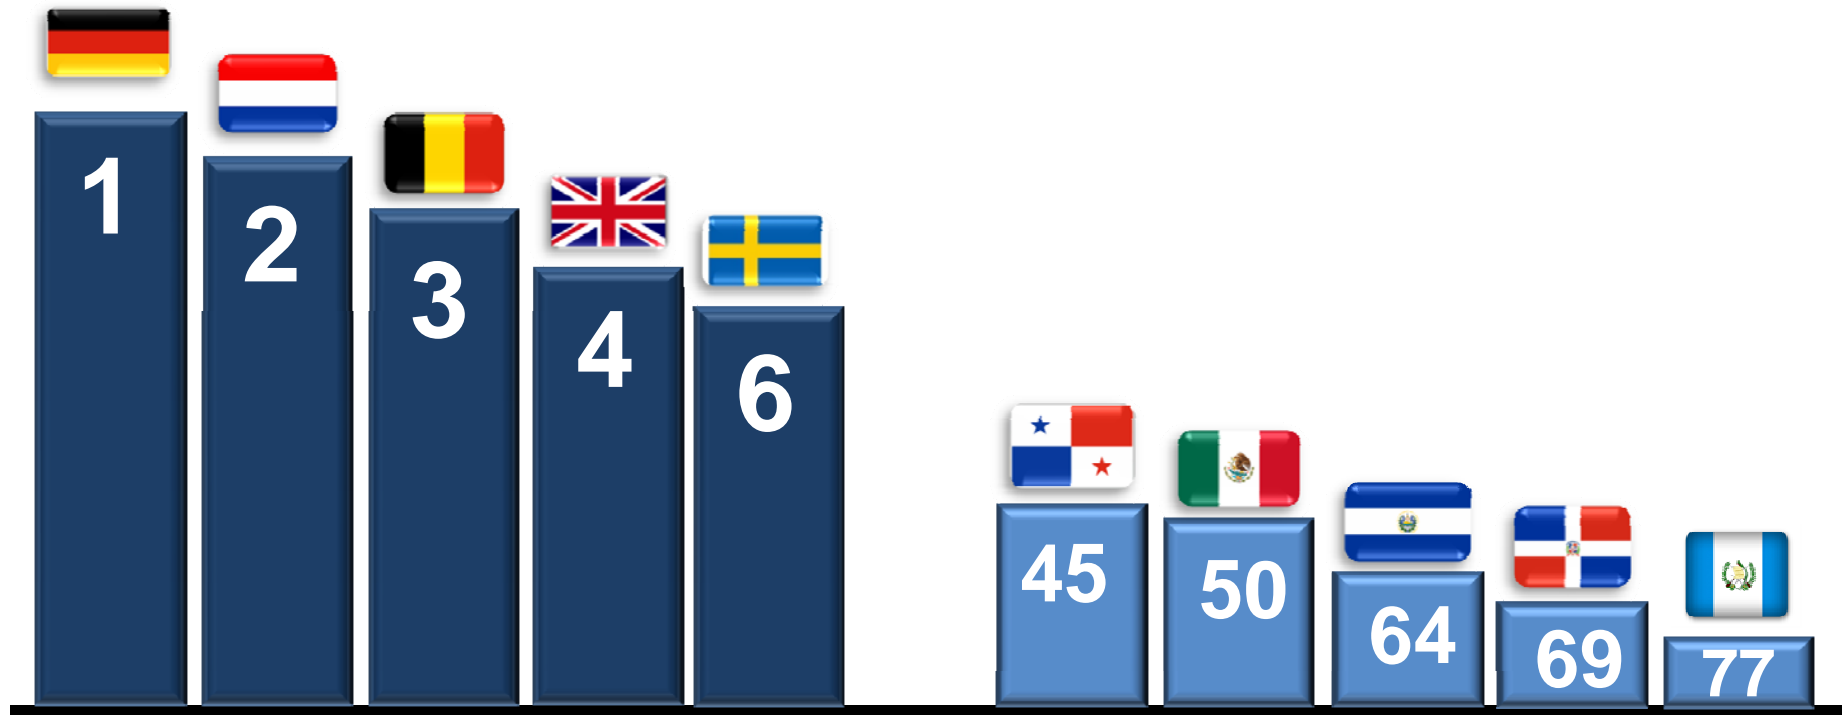

EMEA

- Brussels
- Dubai
- Stockholm
- Frankfurt
- The Hague
- London
- Madrid
- Milano
- Paris
- Turkey

Asia:

- Beijing
- Hong Kong
- Shanghai
- Mumbai
- Seoul
- Singapore
- Taipei
- Tokyo

Latin America:

- Bogotá
- Buenos Aires
- Guatemala
- Santiago de Chile
- Sao Paulo

We have **29**
offices in 6
regional areas of
the country

As well as **36 offices** around the world
covering **71% of World GDP**

NATIONAL INFRASTRUCTURE PROGRAM 2014-2018

THE WORLD BANK – LOGISTICS PERFORMANCE INDEX